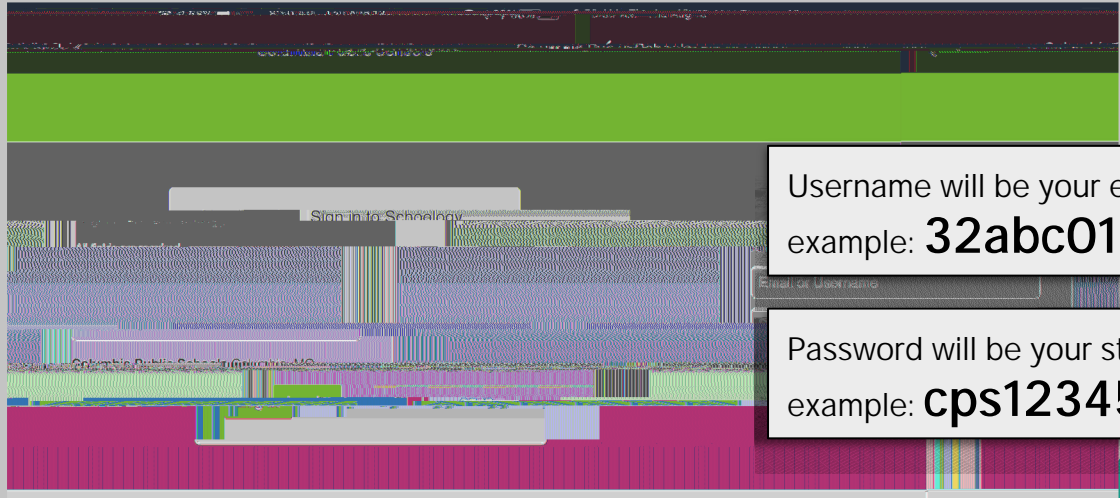

Log in to the Schoology app.

S a c C b a
P b c S c

Username will be your email address:
example: **32abc01@stu.cpsk12.org**

Password will be your student password:
example: **cps123456**